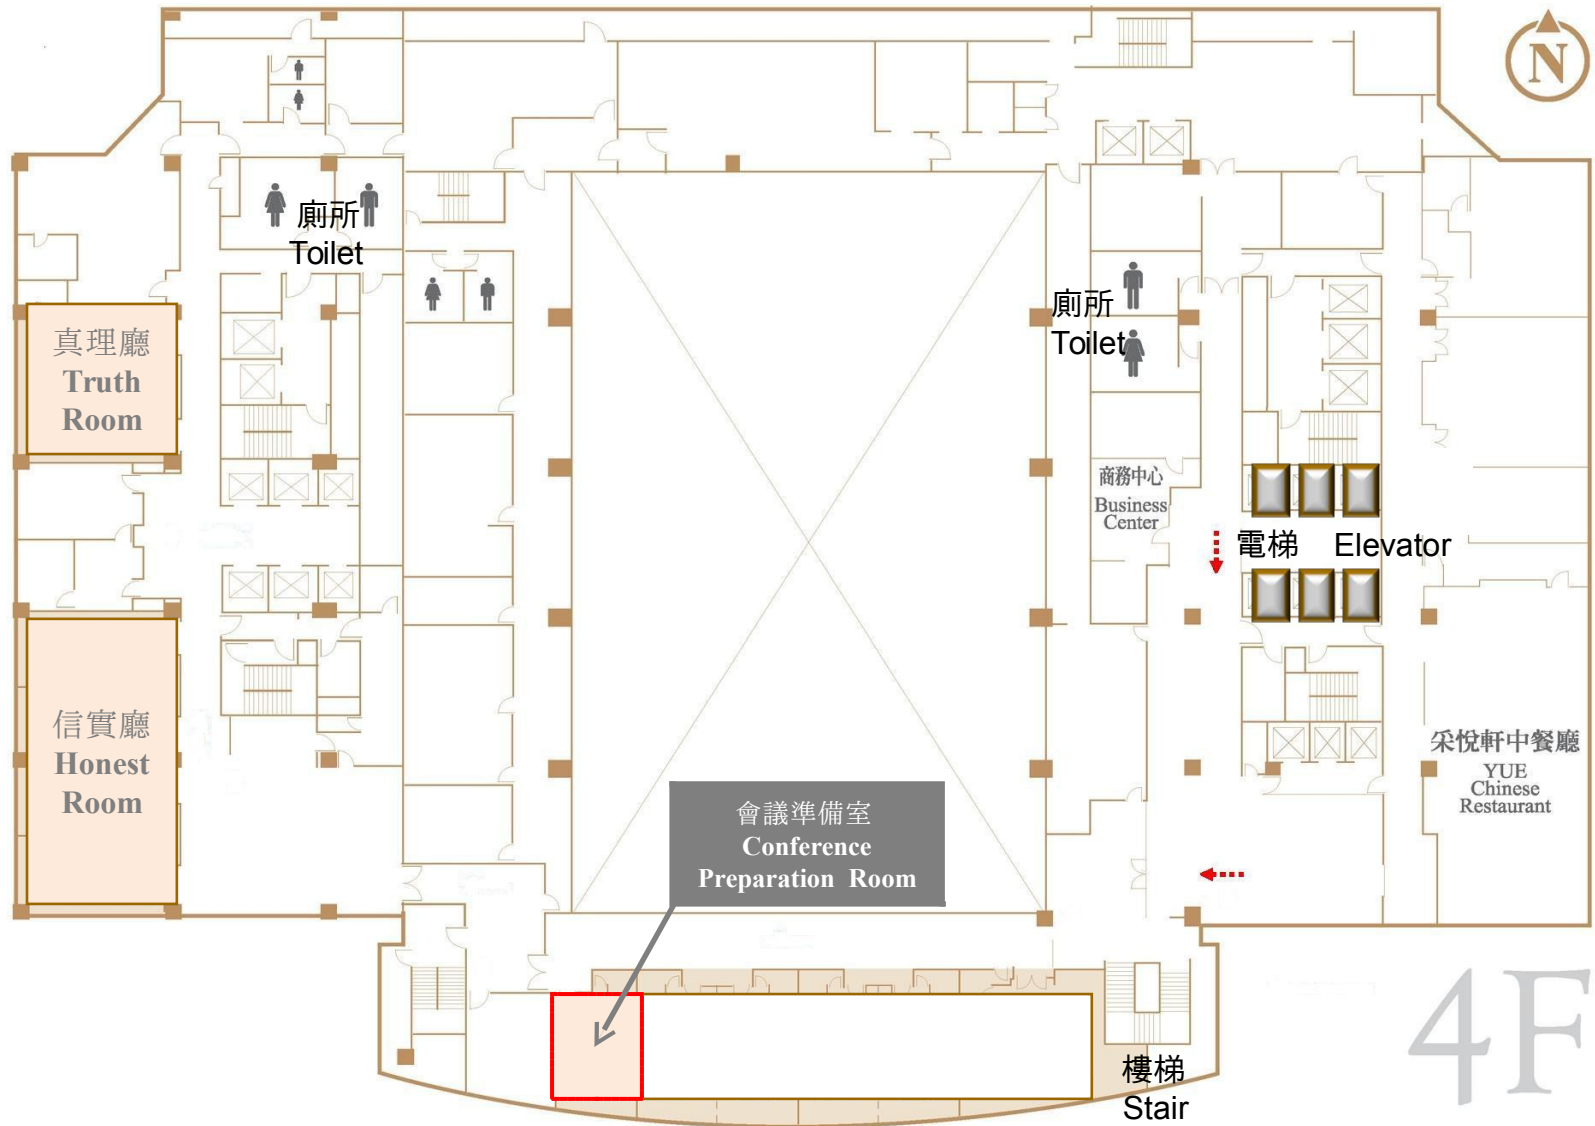

APMA 2017 Floor Plans, Sheraton Hsinchu Hotel

For Technical Sessions

3F

APMA 2017 Floor Plans, Sheraton Hsinchu Hotel

For Technical Sessions

APMA 2017 Floor Plans, Sheraton Hsinchu Hotel

For Technical Sessions

3F , West Wing
(西棟 3F)

APMA 2017 Floor Plans, Sheraton Hsinchu Hotel

For Poster Sessions & Exhibition