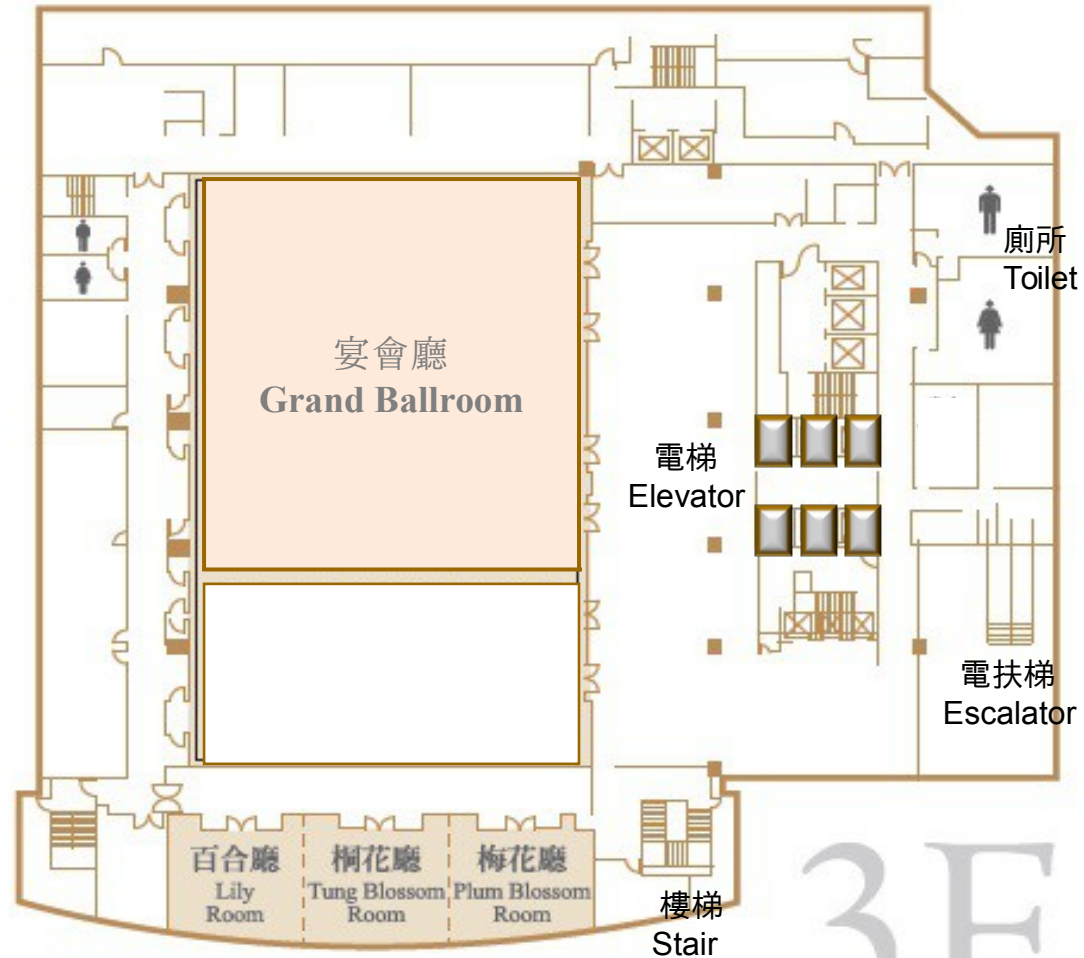

APMA 2017 Floor Plans, Sheraton Hsinchu Hotel

For Technical Sessions

3F

APMA 2017 Floor Plans, Sheraton Hsinchu Hotel

For Technical Sessions

APMA 2017 Floor Plans, Sheraton Hsinchu Hotel

For Technical Sessions

3F , West Wing
(西棟 3F)

APMA 2017 Floor Plans, Sheraton Hsinchu Hotel

For Poster Sessions & Exhibition